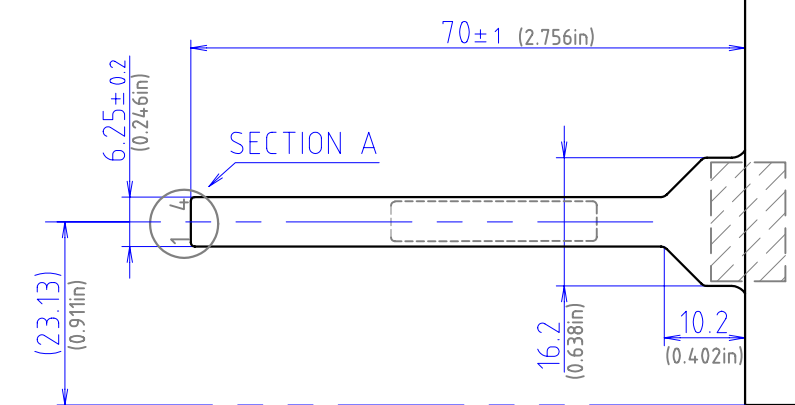

# Specification

**ast057**

**Version March 2003**

PART No.  
AST-057

PIN ASSIGNMENT

Tolerance ± 0.5  
Unit=mm

PART	DATE
AST-057	2003.03.15
TYPE	DMC Co., Ltd.
STANDARD TOUCHSCREEN DIMENSIONAL DRAWING	

Data Modul Headquarters Munich  
Landsberger-Str. 322  
D-80687 Munich - Germany  
Tel.: +49-89-56017-0