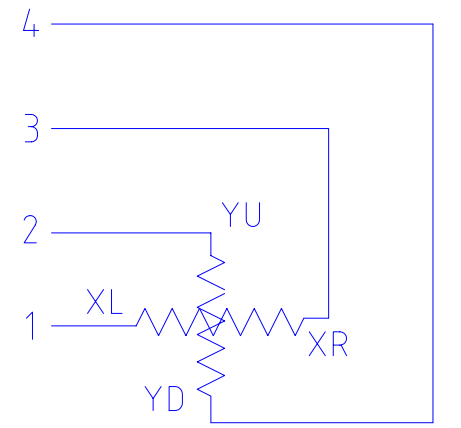

# Specification

**ast057**

**Version March 2003**

PART No.  
AST-057

PIN ASSIGNMENT

Tolerance ± 0.5  
Unit=mm

PART	DATE
AST-057	2003.03.15
TYPE	DMC Co., Ltd.
STANDARD TOUCHSCREEN DIMENSIONAL DRAWING	

Data Modul Headquarters Munich  
Landsberger-Str. 322  
D-80687 Munich - Germany  
Tel.: +49-89-56017-0