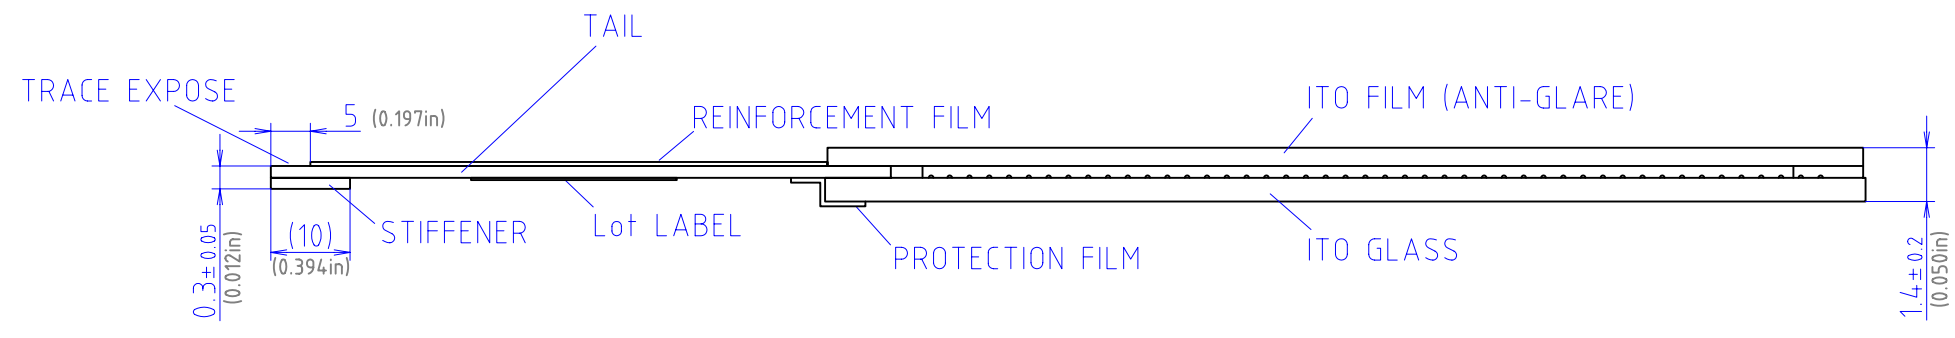

# Specification

**ast057**

**Version March 2003**

PART No.  
AST-057

PIN ASSIGNMENT

Tolerance ± 0.5  
Unit=mm

PART	DATE
AST-057	2003.03.15
TYPE	DMC Co., Ltd.
STANDARD TOUCHSCREEN DIMENSIONAL DRAWING	

Data Modul Headquarters Munich  
Landsberger-Str. 322  
D-80687 Munich - Germany  
Tel.: +49-89-56017-0