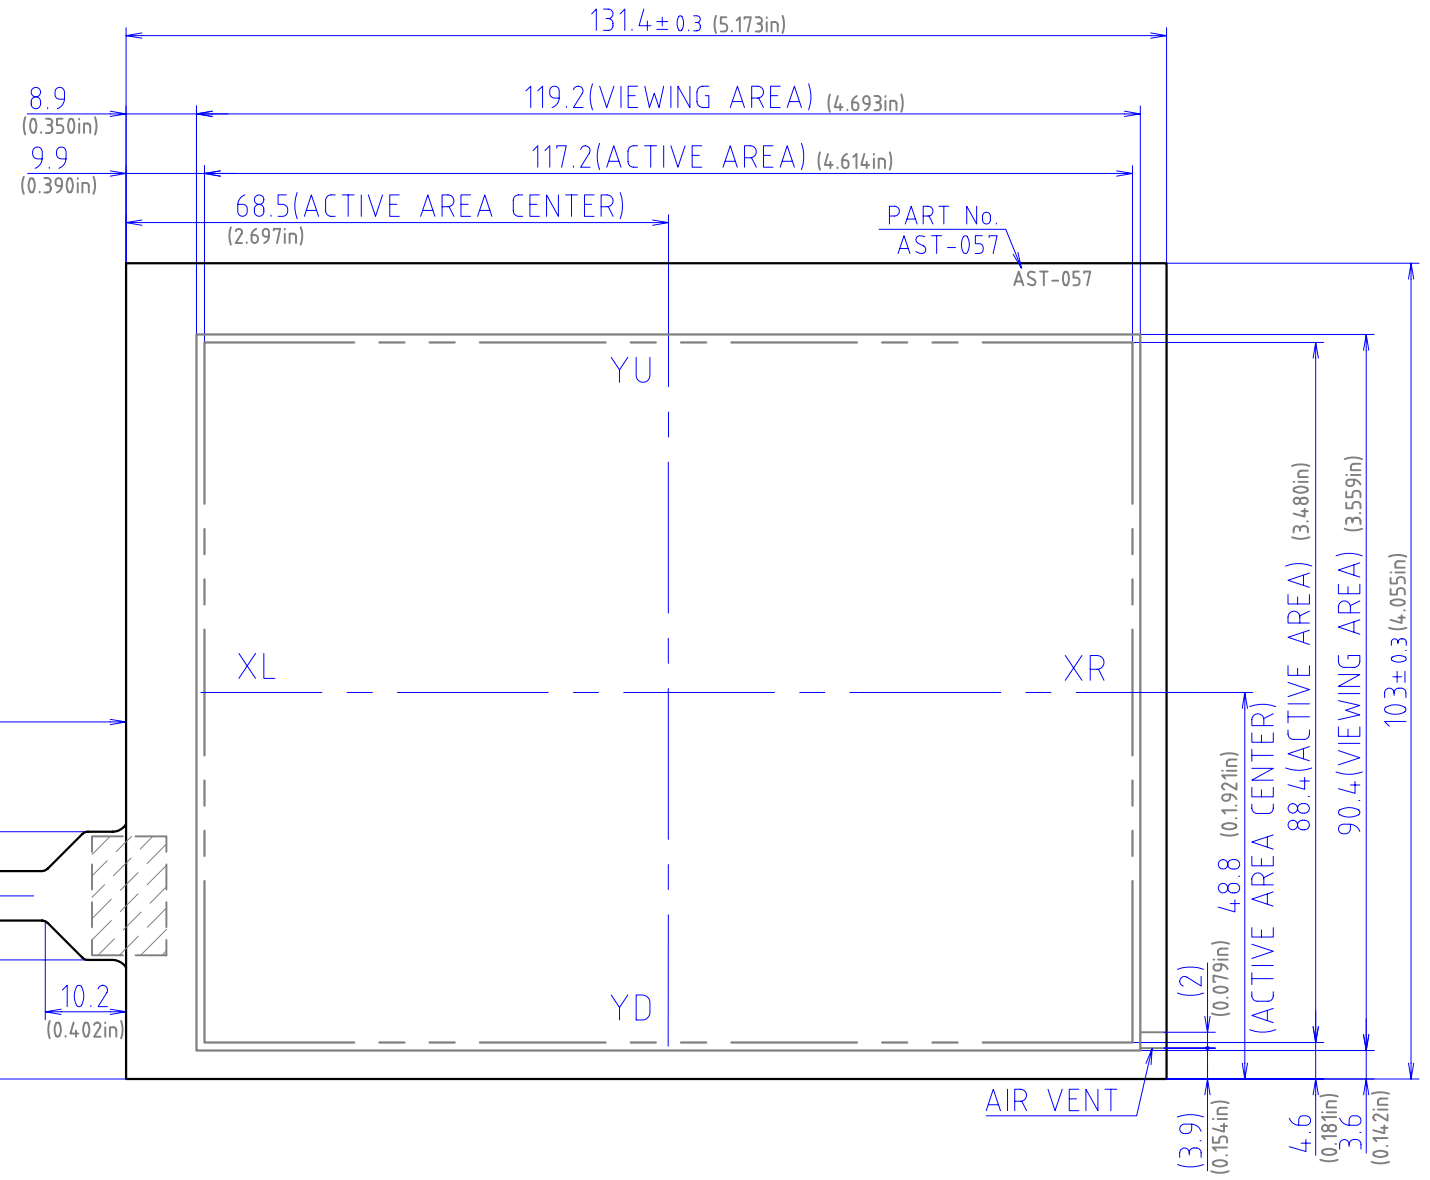

# Specification

**ast057**

**Version March 2003**

PART No.  
AST-057

PIN ASSIGNMENT

Tolerance ± 0.5  
Unit=mm

PART	DATE
AST-057	2003.03.15
TYPE	DMC Co., Ltd.
STANDARD TOUCHSCREEN DIMENSIONAL DRAWING	

Data Modul Headquarters Munich  
Landsberger-Str. 322  
D-80687 Munich - Germany  
Tel.: +49-89-56017-0