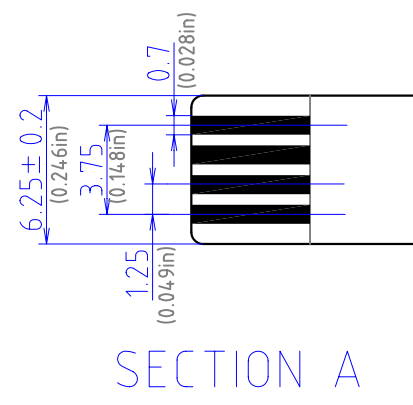

# Specification

**ast057**

**Version March 2003**

PART No.  
AST-057

PIN ASSIGNMENT

Tolerance ± 0.5  
Unit=mm

PART	DATE
AST-057	2003.03.15
TYPE	DMC Co., Ltd.
STANDARD TOUCHSCREEN DIMENSIONAL DRAWING	

Data Modul Headquarters Munich  
Landsberger-Str. 322  
D-80687 Munich - Germany  
Tel.: +49-89-56017-0