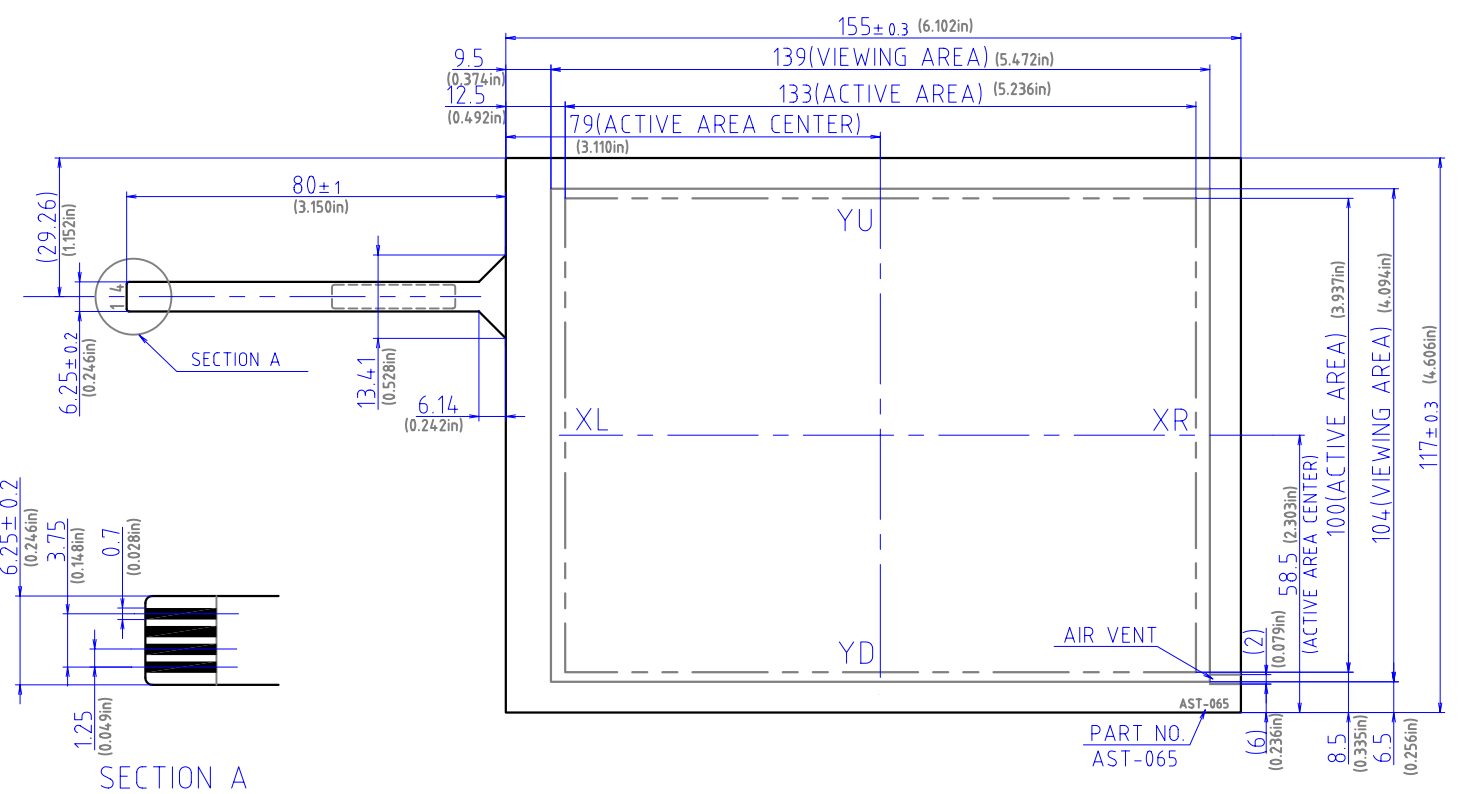

Specification

ast065

Version March 2003

Tolerance± 0.5
Unit=mm

PART	DATE
AST-065	2003.03.15
TYPE	DMC Co., Ltd.
STANDARD TOUCHSCREEN DIMENSIONAL DRAWING	

Data Modul Headquarters Munich
Landsberger-Str. 322
D-80687 Munich - Germany
Tel.: +49-89-56017-0