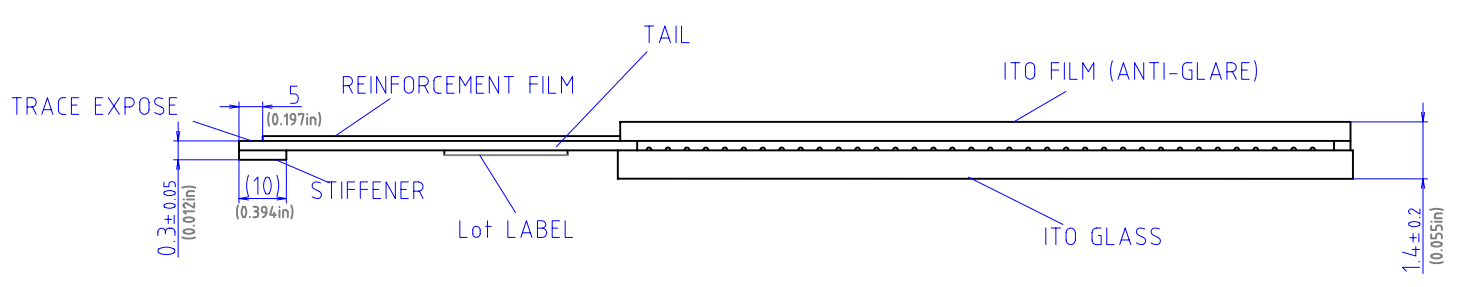

Specification

ast065

Version March 2003

Tolerance± 0.5
Unit=mm

PART	DATE
AST-065	2003.03.15
TYPE	DMC Co., Ltd.
STANDARD TOUCHSCREEN DIMENSIONAL DRAWING	

Data Modul Headquarters Munich
Landsberger-Str. 322
D-80687 Munich - Germany
Tel.: +49-89-56017-0