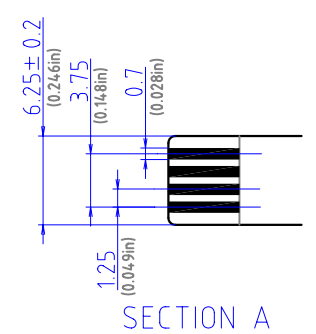

Specification

ast065

Version March 2003

Tolerance± 0.5
Unit=mm

PART	DATE
AST-065	2003.03.15
TYPE	DMC Co., Ltd.
STANDARD TOUCHSCREEN DIMENSIONAL DRAWING	

Data Modul Headquarters Munich
Landsberger-Str. 322
D-80687 Munich - Germany
Tel.: +49-89-56017-0