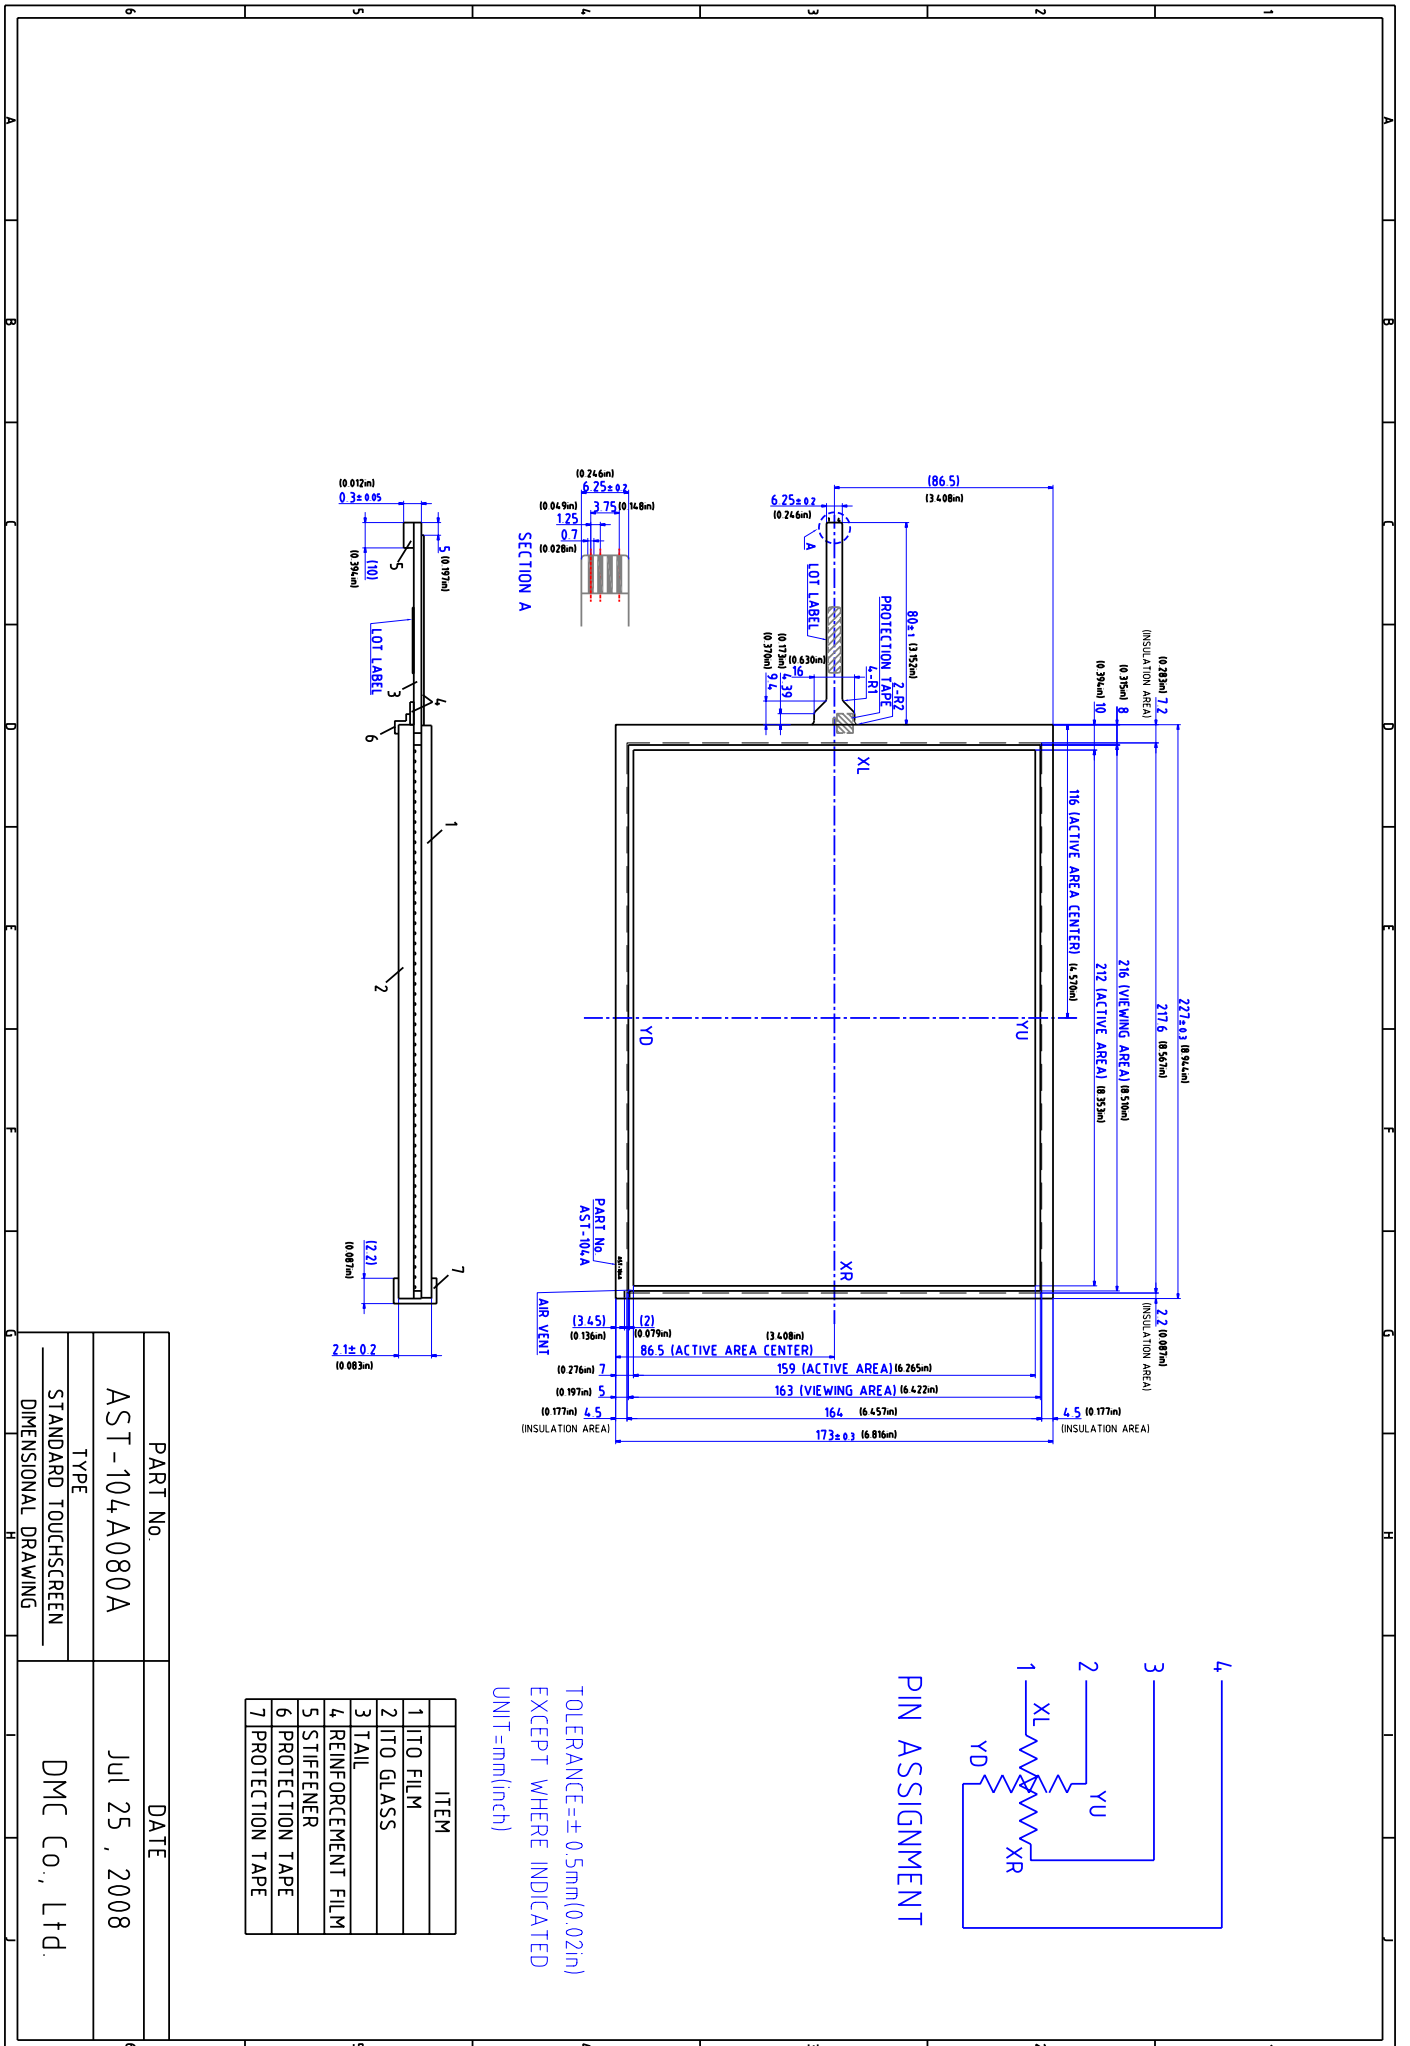

Specification

3EF#" &S" * " S

Version: gk 200*

TOLERANCE = ± 0.5mm (0.02in)
 EXCEPT WHERE INDICATED
 UNIT = mm (inch)

ITEM	DESCRIPTION
1	ITO FILM
2	ITO GLASS
3	TAIL
4	REINFORCEMENT FILM
5	STIFFENER
6	PROTECTION TAPE
7	PROTECTION TAPE

PART No.	AST-104A080A	DATE	JUL 25, 2008
TYPE	STANDARD TOUCHSCREEN		
DIMENSIONAL DRAWING		DMC Co., Ltd.	

Data Modul Headquarters Munich
Landsberger-Str. 322
D-80687 Munich - Germany
Tel.: +49-89-56017-0