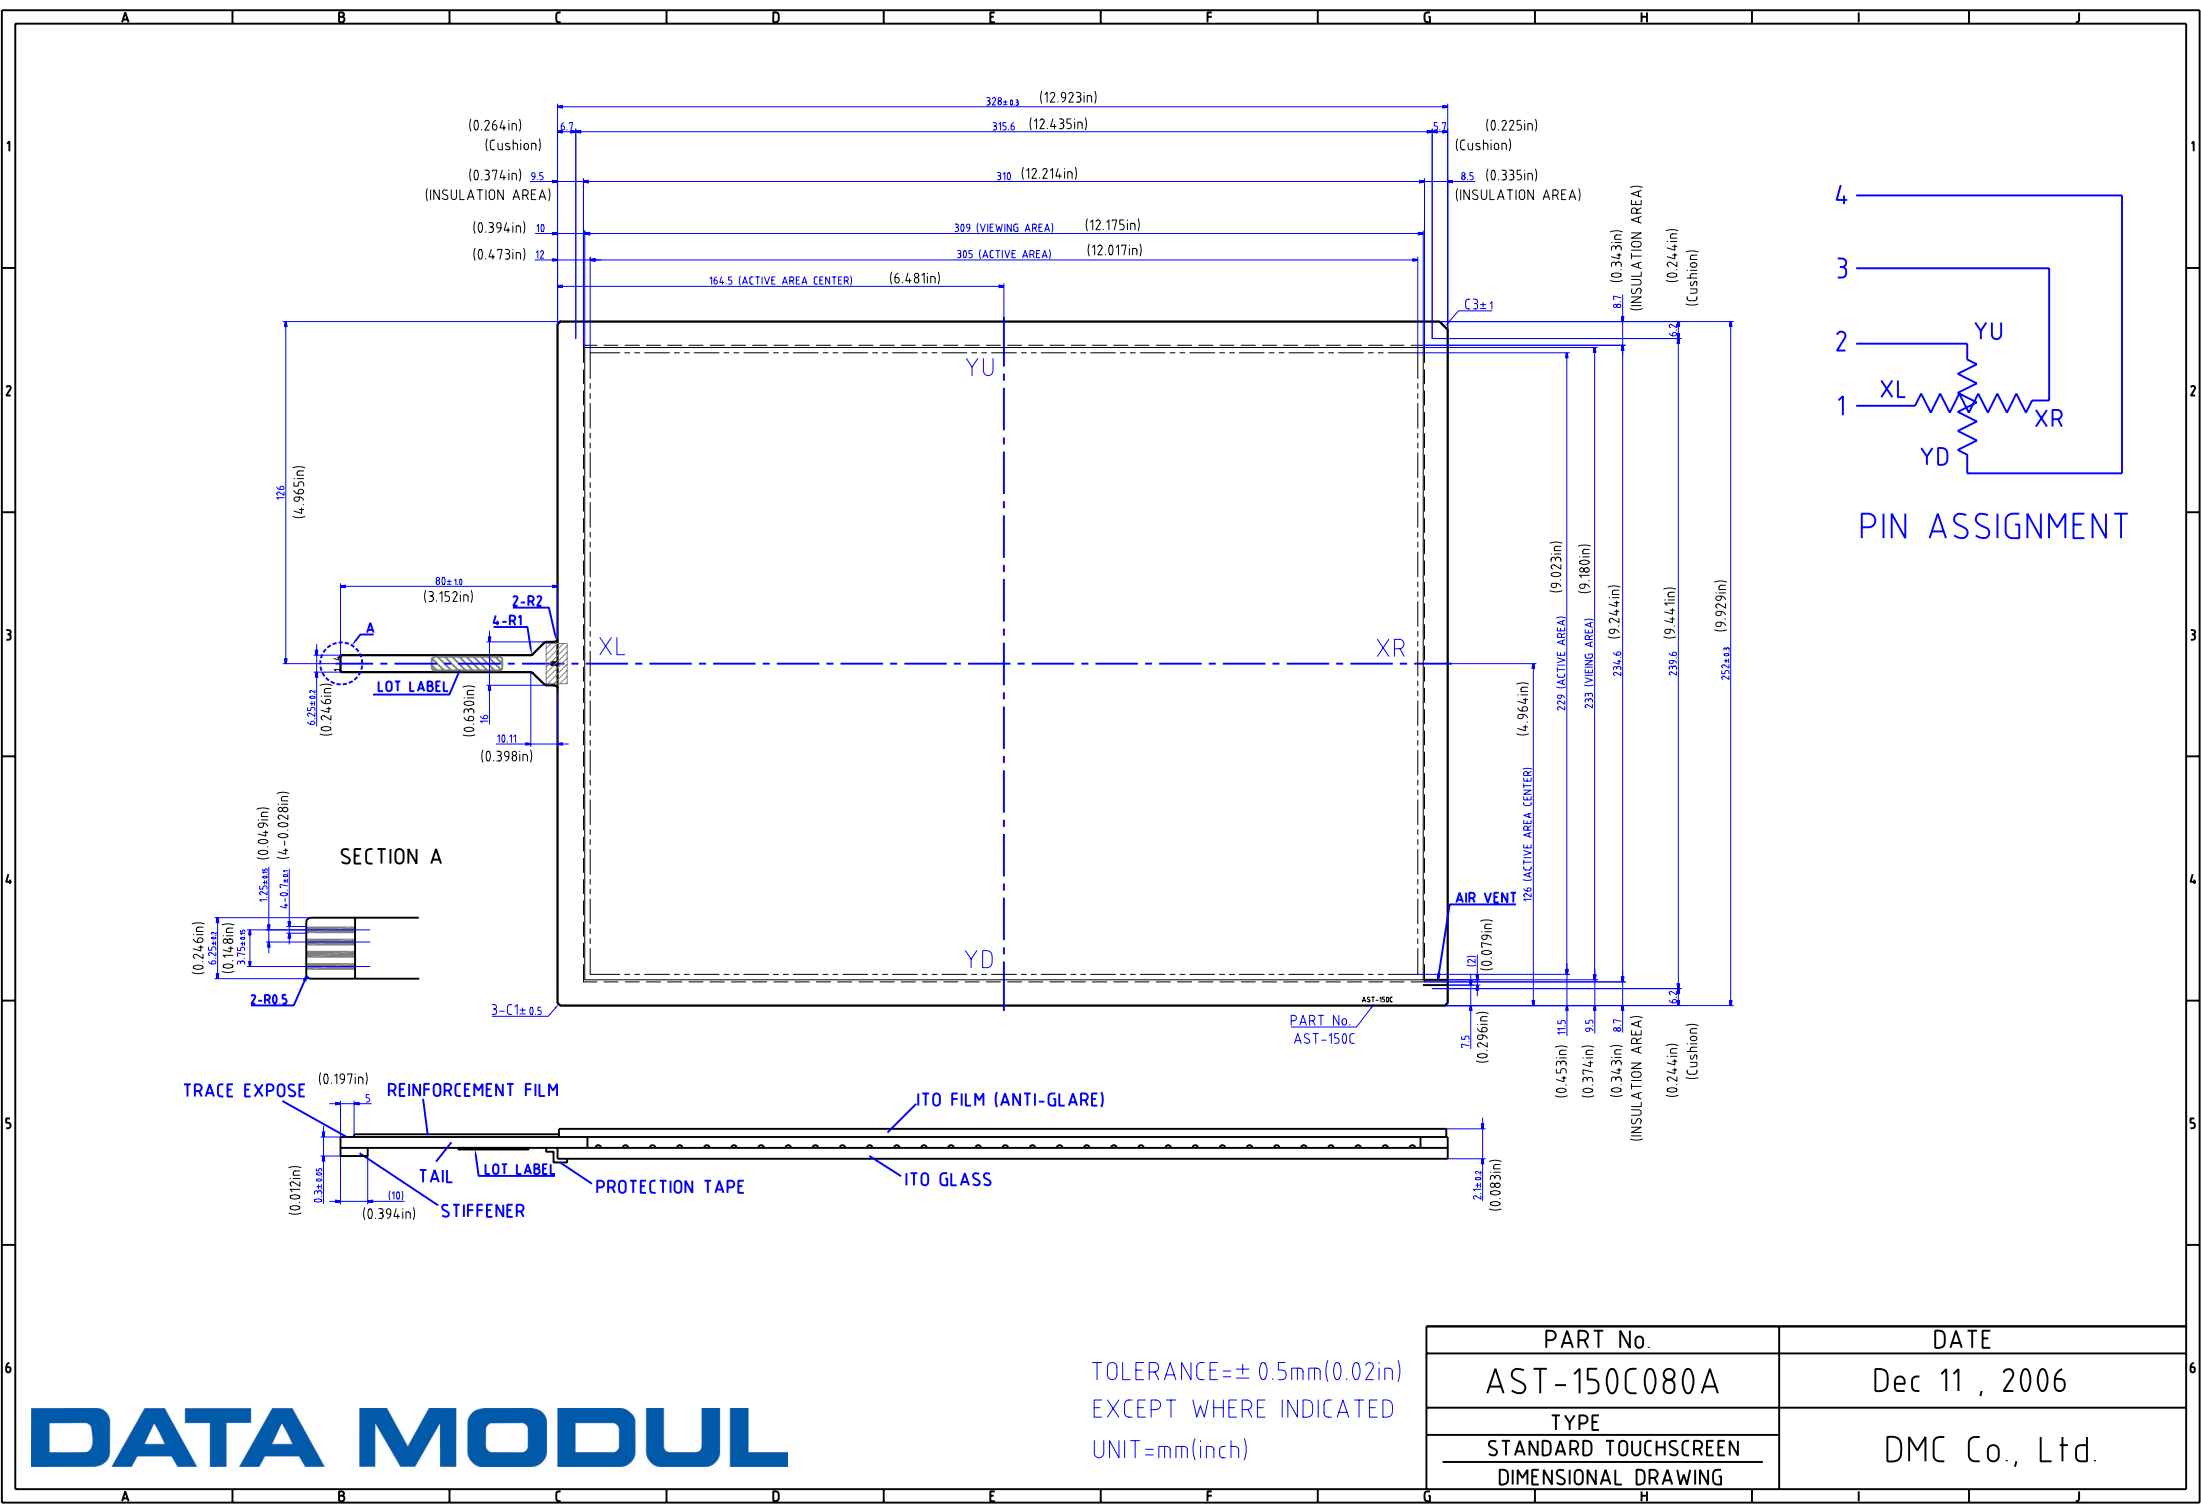

Specification

AST-150C080A

Version December 2006

DATA MODUL

TOLERANCE=± 0.5mm(0.02in)
EXCEPT WHERE INDICATED
UNIT=mm(inch)

PART No.	DATE
AST-150C080A	Dec 11, 2006
TYPE	DMC Co., Ltd.
STANDARD TOUCHSCREEN DIMENSIONAL DRAWING	