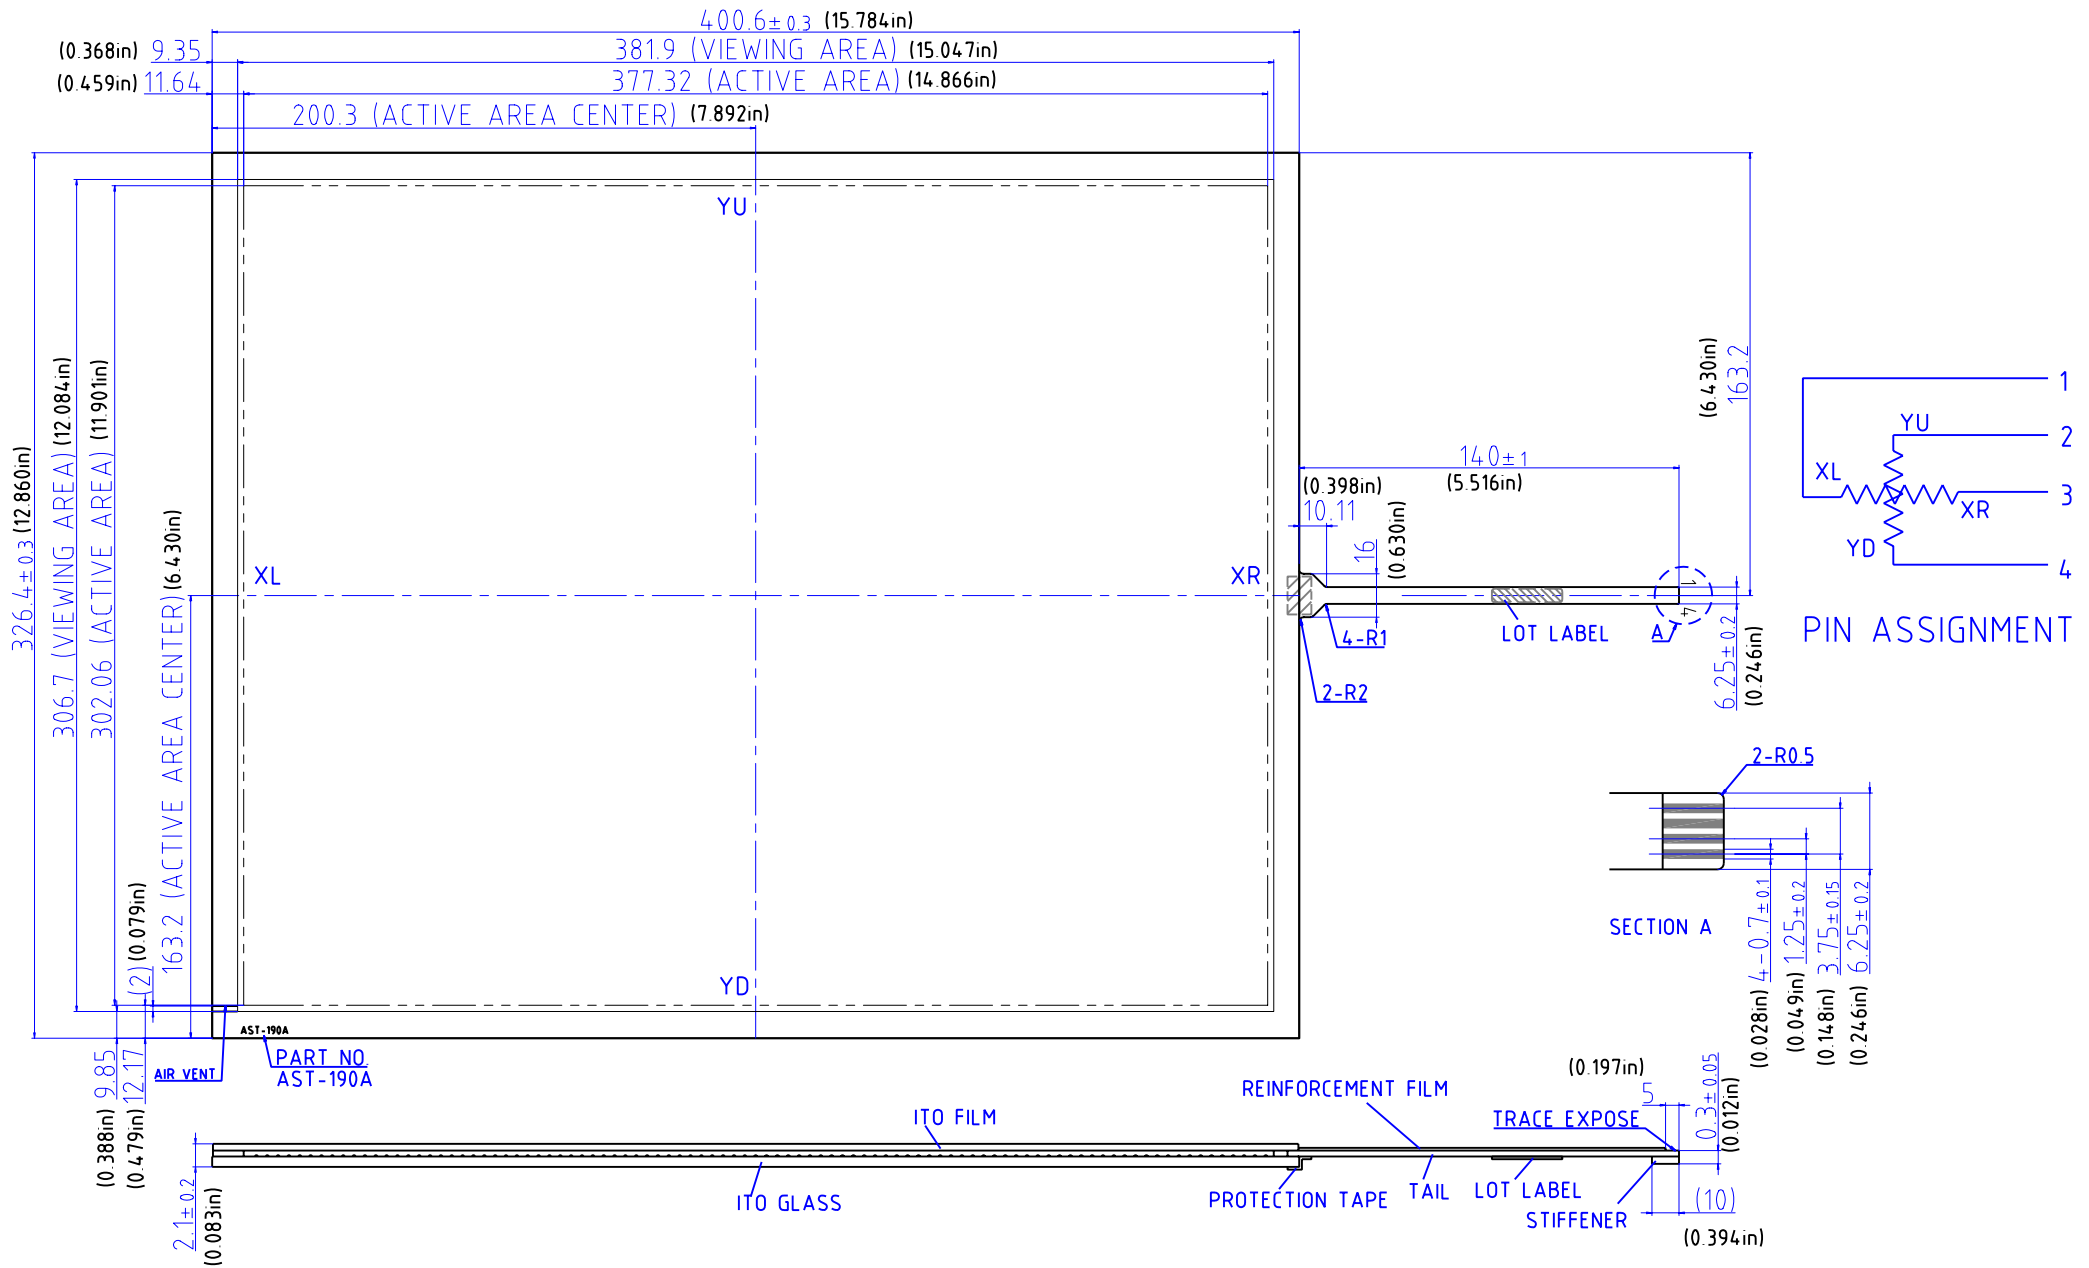

# Specification

**AST-190A140A**

**Version May 2004**

# DATA MODUL

TOLERANCE = ± 0.5mm (0.02in)  
EXCEPT WHERE INDICATED  
UNIT = mm (inch)

PART No	DATE
AST-190A140A	May 31, 2004
TYPE	DMC Co., Ltd.
STANDARD TOUCHSCREEN DIMENSIONAL DRAWING	

Data Modul Headquarters Munich  
Landsberger-Str. 322  
D-80687 Munich - Germany  
Tel.: +49-89-56017-0