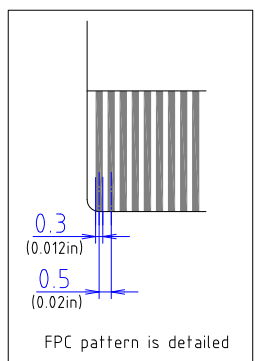

## DUS057B060A

**5.7 inch Projected Capacitive Touch Screen**

Revision: 000

Date: 2012-09-14

TOLERANCE=±0.3mm(0.012in)  
EXCEPT WHERE INDICATED  
UNIT=mm(inch)

PART No.	DATE
DUS-057B060A	Sep/14/2012
TYPE	DMC Co., Ltd.
Projected Capacitive DIMENSIONAL DRAWING	