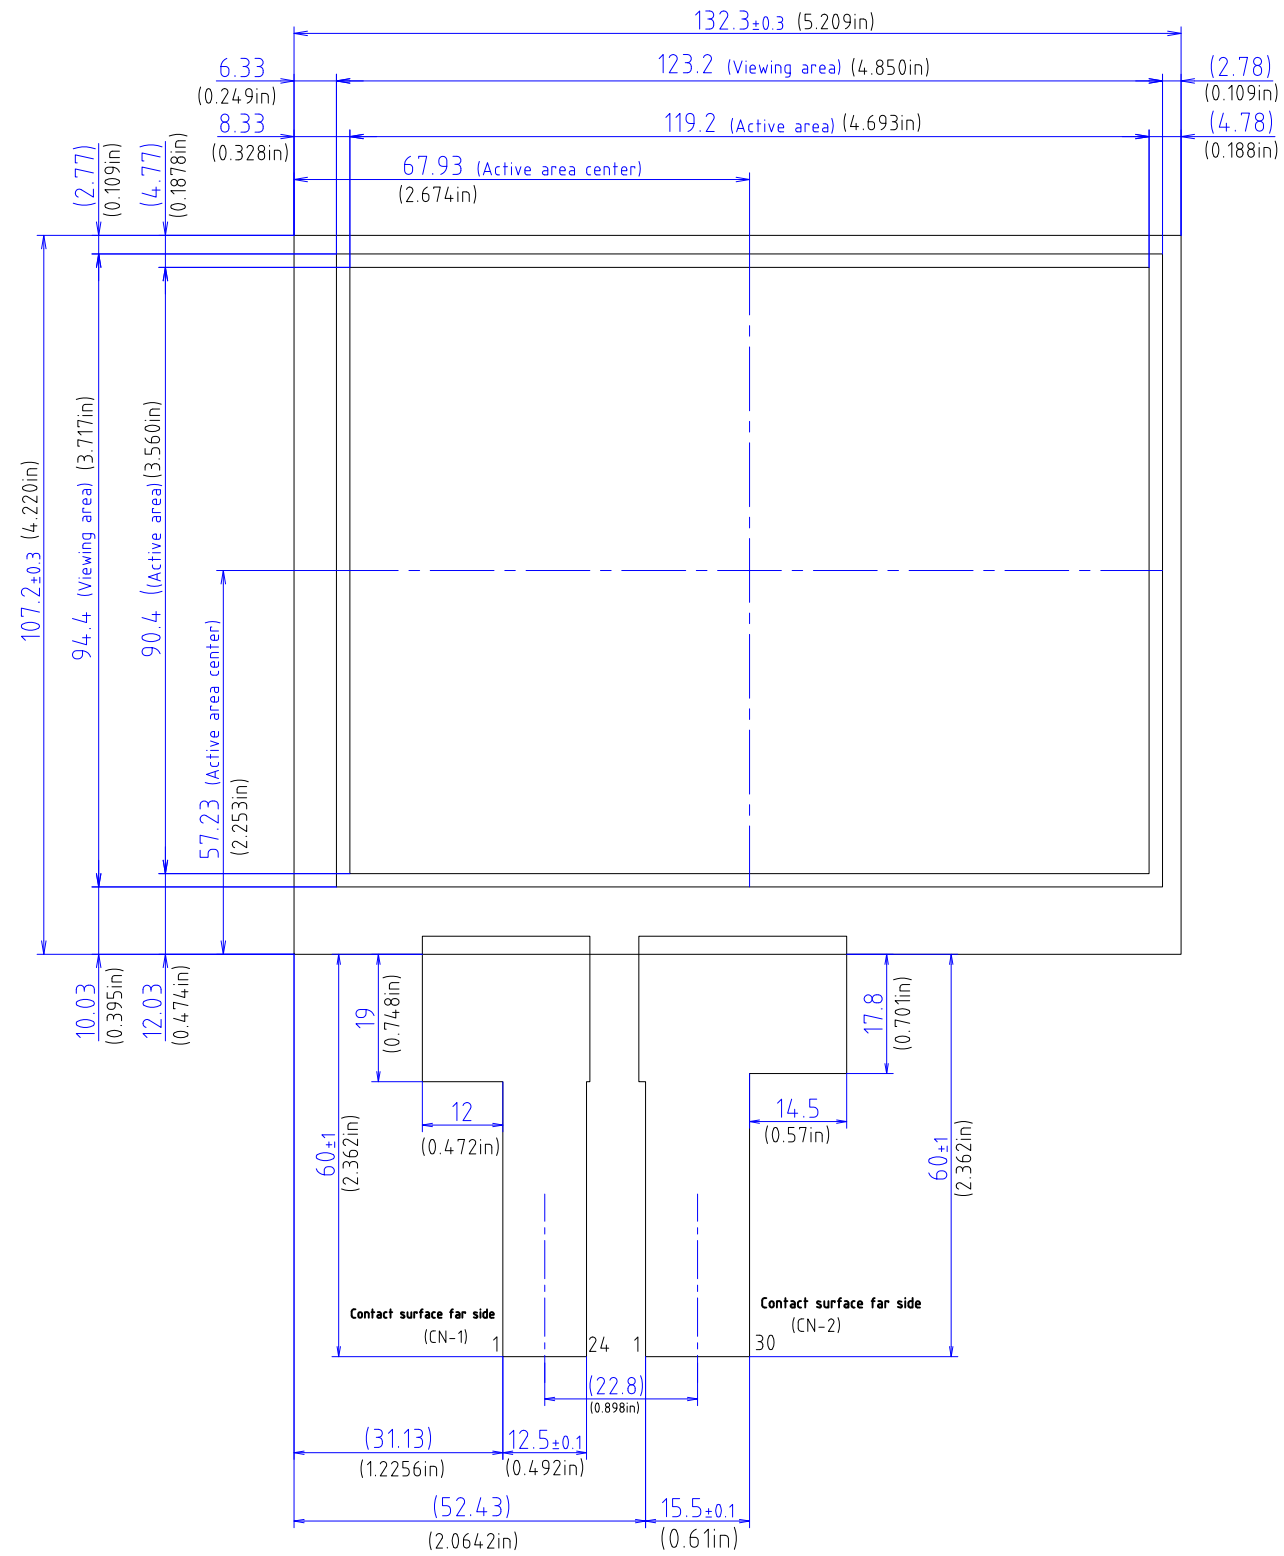

# Specification

## DUS057B060A

**5.7 inch Projected Capacitive Touch Screen**

Revision: 000

Date: 2012-09-14

TOLERANCE=±0.3mm(0.012in)  
EXCEPT WHERE INDICATED  
UNIT=mm(inch)

PART No.	DATE
DUS-057B060A	Sep/14/2012
TYPE	DMC Co., Ltd.
Projected Capacitive DIMENSIONAL DRAWING	