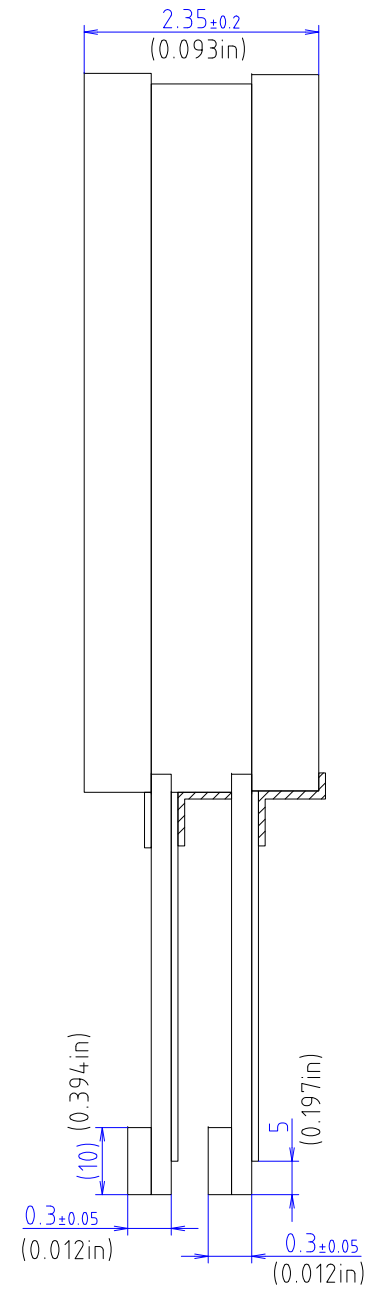

# Specification

## DUS057B060A

**5.7 inch Projected Capacitive Touch Screen**

Revision: 000

Date: 2012-09-14

TOLERANCE=±0.3mm(0.012in)  
EXCEPT WHERE INDICATED  
UNIT=mm(inch)

PART No.	DATE
DUS-057B060A	Sep/14/2012
TYPE	DMC Co., Ltd.
Projected Capacitive DIMENSIONAL DRAWING	