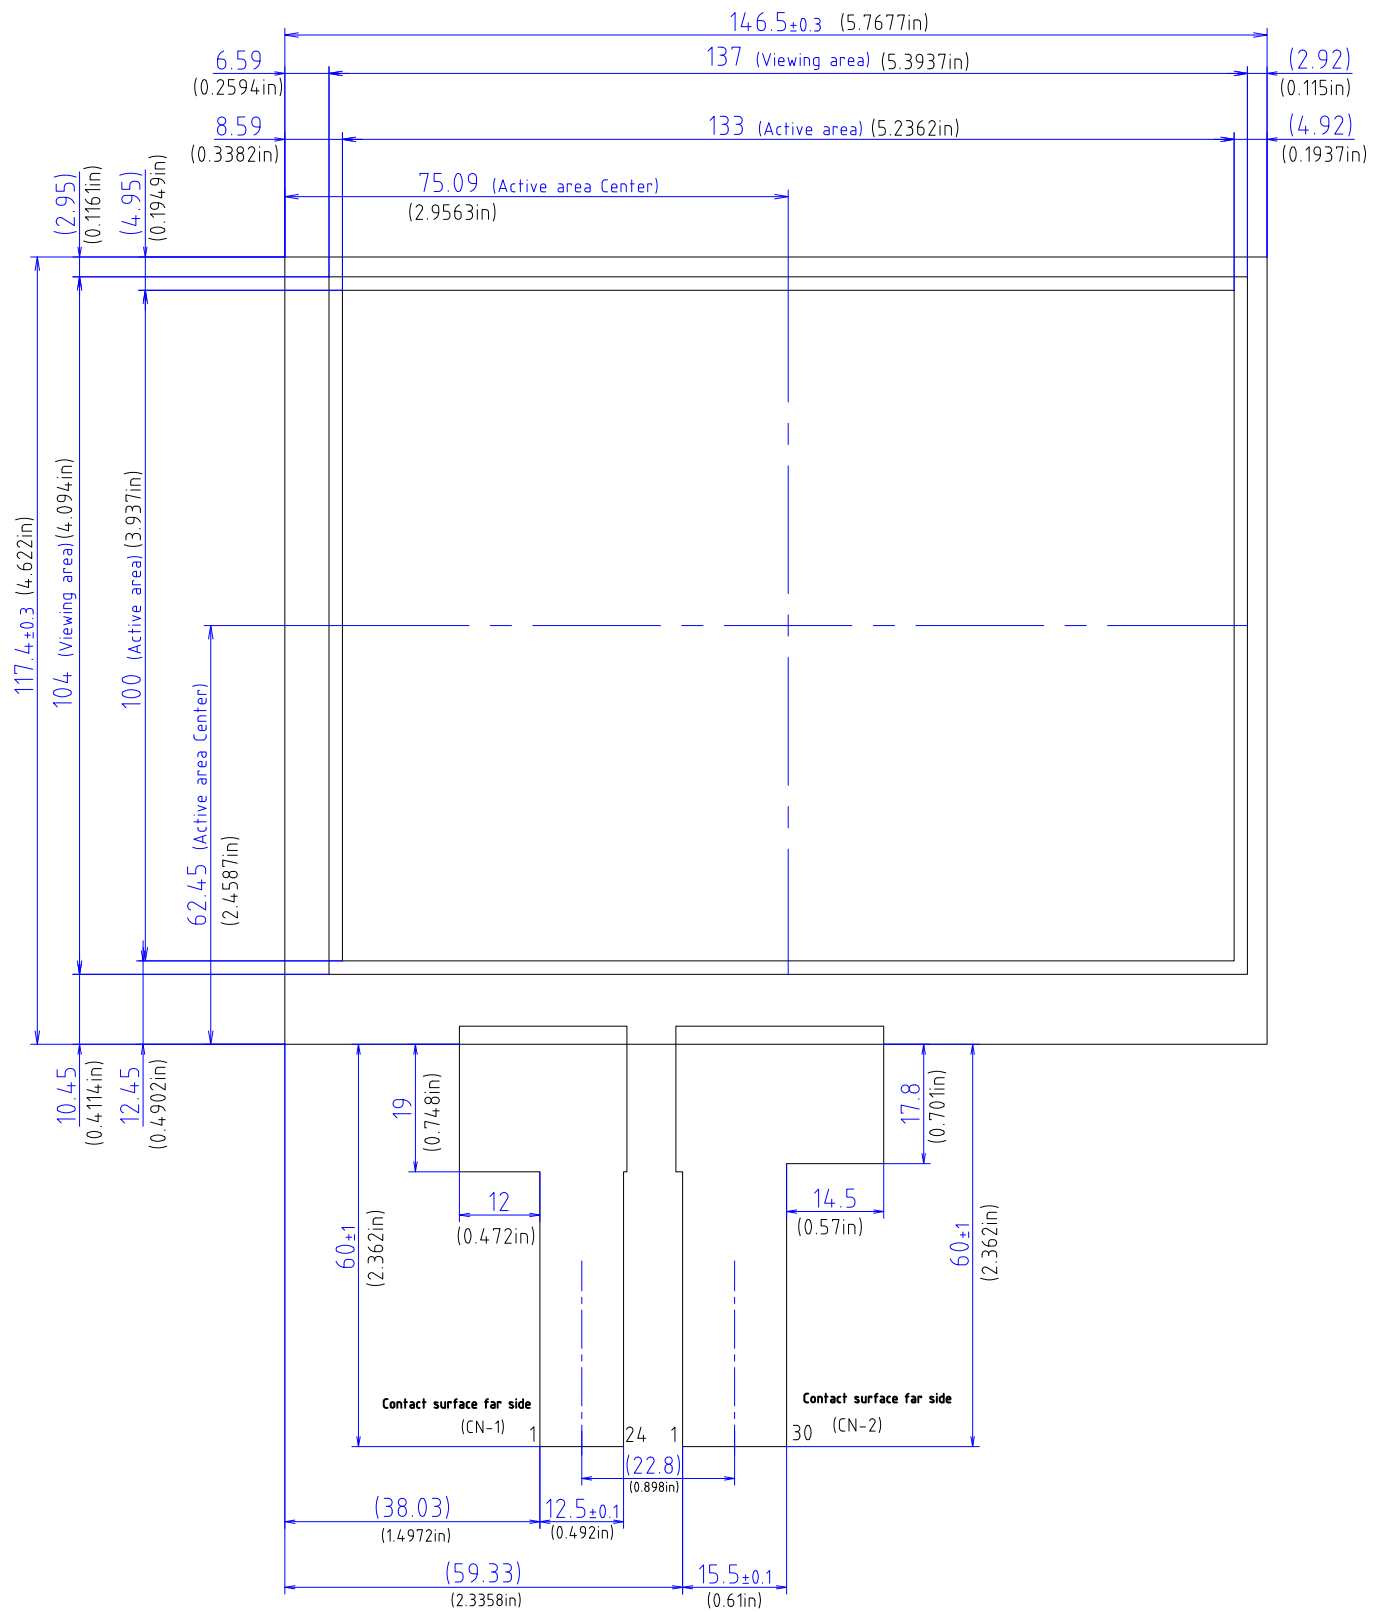

Specification

DUS-065B060A

6.5 inch Projected Capacitive Touch Screen

Revision: 000

Date: 2012-09-14

TOLERANCE=±0.3mm(0.012in)
EXCEPT WHERE INDICATED
UNIT=mm(inch)

PART No.	DATE
DUS-065B060A	Sep/14/2012
TYPE	DMC Co., Ltd.
Projected Capacitive DIMENSIONAL DRAWING	