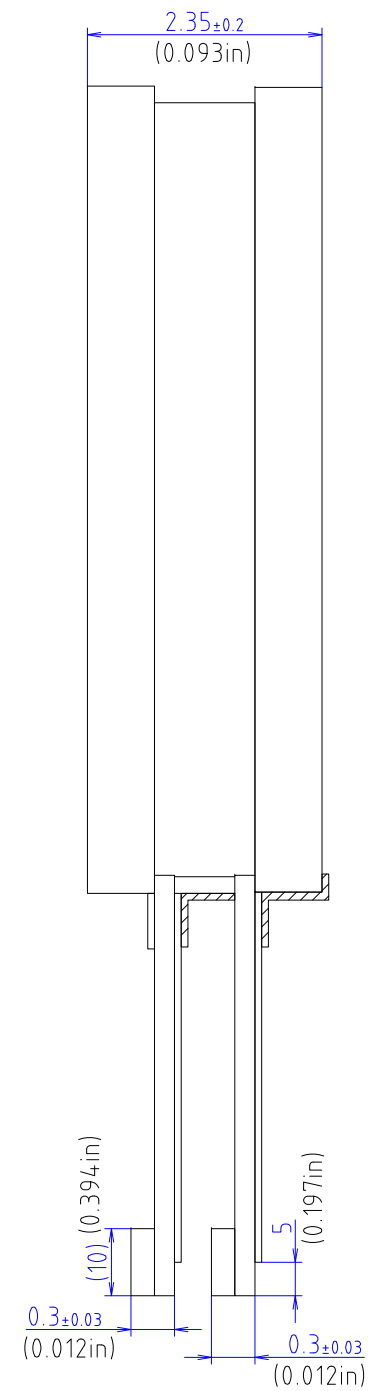

Specification

DUS-065B060A

6.5 inch Projected Capacitive Touch Screen

Revision: 000

Date: 2012-09-14

TOLERANCE=±0.3mm(0.012in)
EXCEPT WHERE INDICATED
UNIT=mm(inch)

PART No.	DATE
DUS-065B060A	Sep/14/2012
TYPE	DMC Co., Ltd.
Projected Capacitive DIMENSIONAL DRAWING	