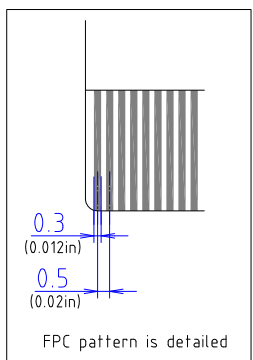

Specification

DUS-065B060A

6.5 inch Projected Capacitive Touch Screen

Revision: 000

Date: 2012-09-14

TOLERANCE=±0.3mm(0.012in)
EXCEPT WHERE INDICATED
UNIT=mm(inch)

PART No.	DATE
DUS-065B060A	Sep/14/2012
TYPE	DMC Co., Ltd.
Projected Capacitive DIMENSIONAL DRAWING	