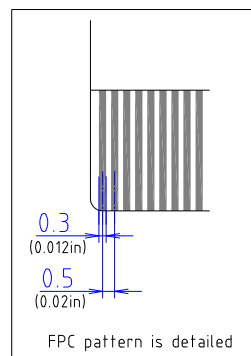

## **DUS-070WB060A**

**7.0 inch wide Projected Capacitive Touch Screen**

Revision: 000

Date: 2012-09-14

TOLERANCE=±0.3mm(0.012in)  
 EXCEPT WHERE INDICATED  
 UNIT=mm(inch)

|   |               |
|---|---------------|
| PART No.                                    | DATE          |
| DUS-070WB060A                               | Sep/14/2012   |
| TYPE  | DMC Co., Ltd. |
| Projected Capacitive<br>DIMENSIONAL DRAWING |               |