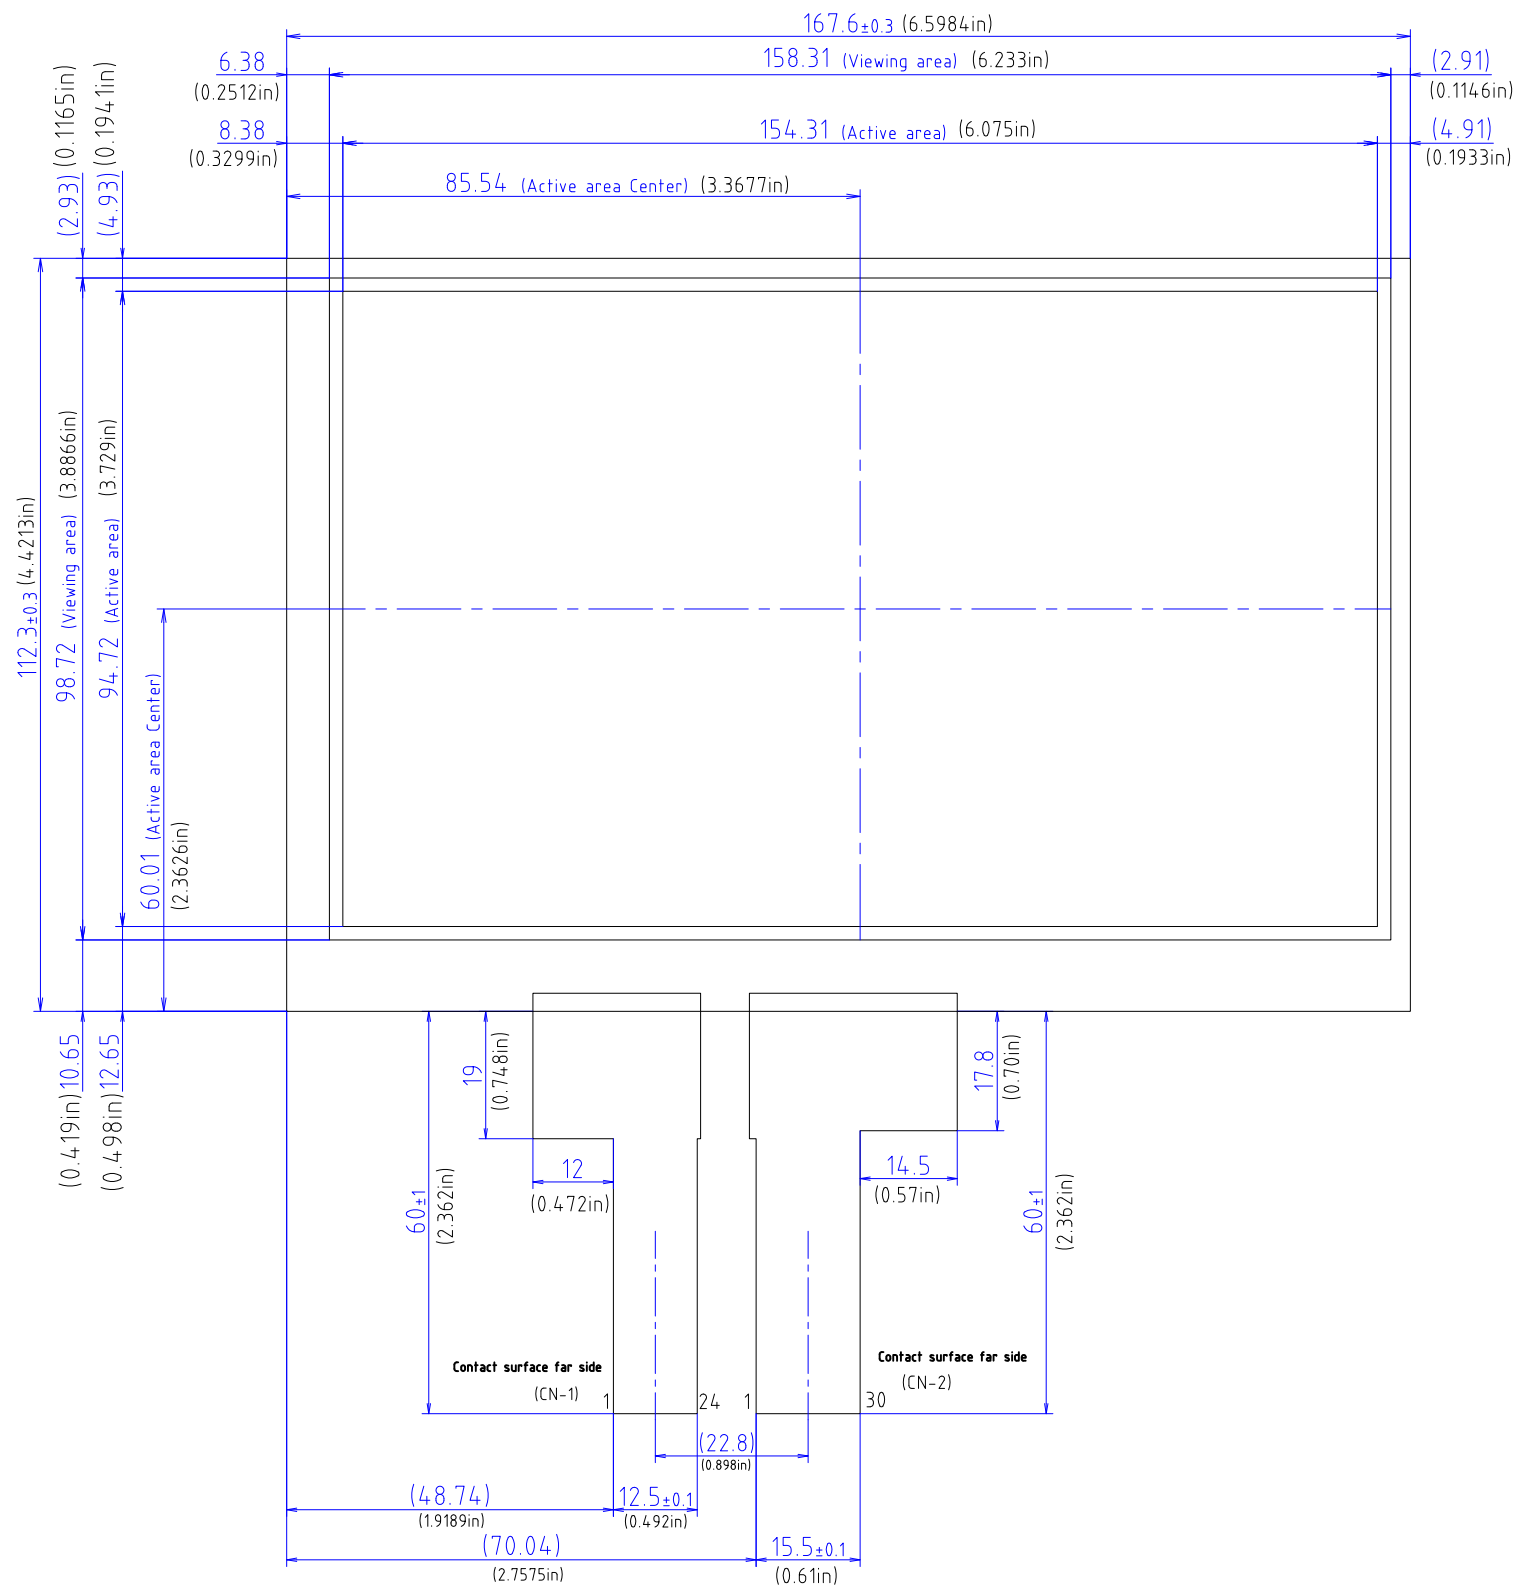

# **Specification**

## **DUS-070WB060A**

**7.0 inch wide Projected Capacitive Touch Screen**

Revision: 000

Date: 2012-09-14

TOLERANCE=±0.3mm(0.012in)  
 EXCEPT WHERE INDICATED  
 UNIT=mm(inch)

|   |               |
|---|---------------|
| PART No.                                    | DATE          |
| DUS-070WB060A                               | Sep/14/2012   |
| TYPE  | DMC Co., Ltd. |
| Projected Capacitive<br>DIMENSIONAL DRAWING |               |