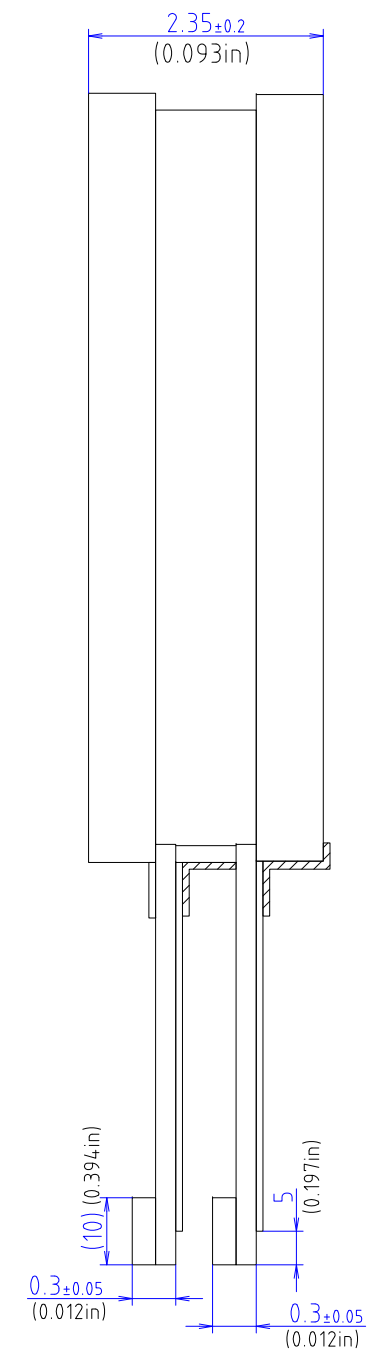

# **Specification**

## **DUS-070WB060A**

**7.0 inch wide Projected Capacitive Touch Screen**

Revision: 000

Date: 2012-09-14

TOLERANCE=±0.3mm(0.012in)  
 EXCEPT WHERE INDICATED  
 UNIT=mm(inch)

|   |               |
|---|---------------|
| PART No.                                    | DATE          |
| DUS-070WB060A                               | Sep/14/2012   |
| TYPE  | DMC Co., Ltd. |
| Projected Capacitive<br>DIMENSIONAL DRAWING |               |