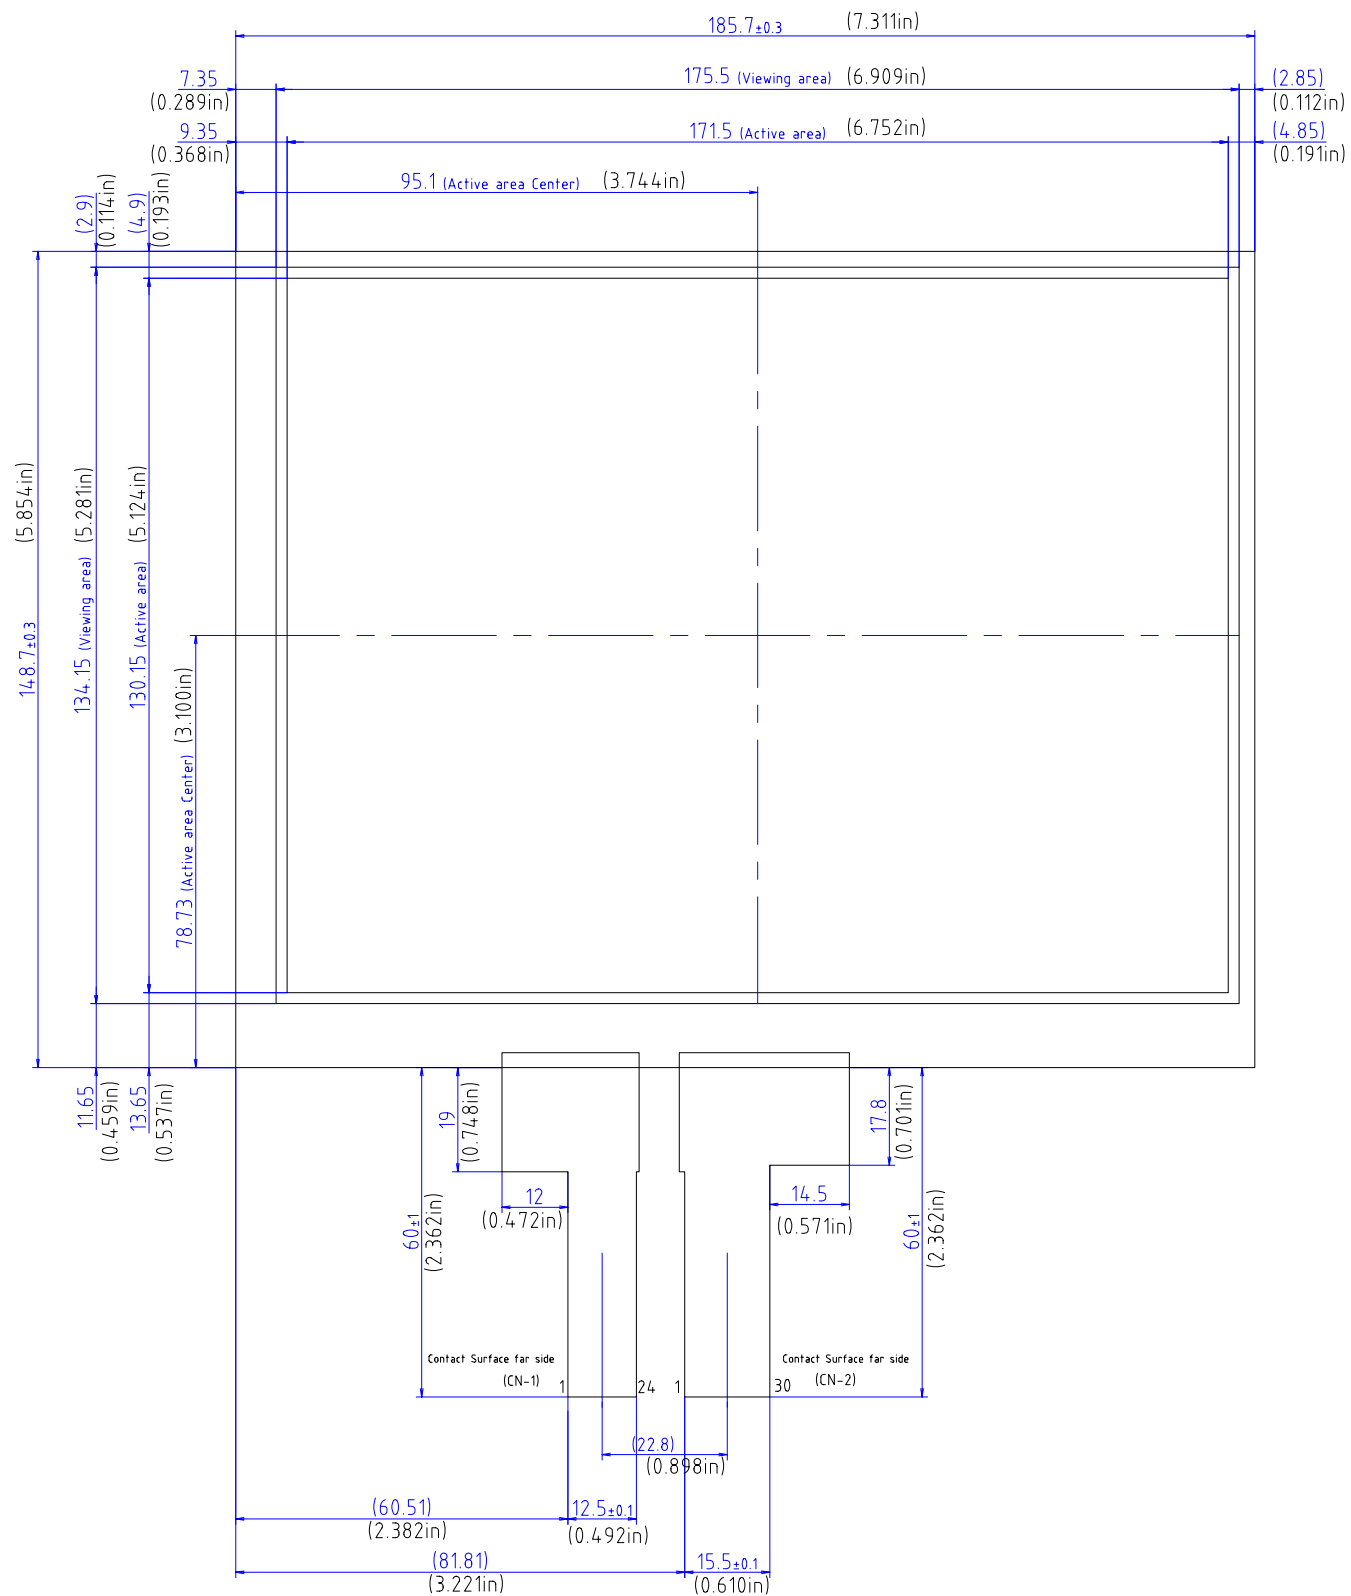

Specification

DUS-084C060A

8.4 inch Projected Capacitive Touch Screen

Revision: 000

Date: 2012-10-09

TOLERANCE=±0.3mm(0.012in)
EXCEPT WHERE INDICATED
UNIT=mm(inch)

PART No.	DATE
DUS-084C060A	OCT/09/2012
TYPE	DMC Co., Ltd.
Projected Capacitive DIMENSIONAL DRAWING	