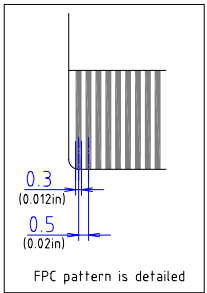

Specification

DUS-084C060A

8.4 inch Projected Capacitive Touch Screen

Revision: 000

Date: 2012-10-09

TOLERANCE=±0.3mm(0.012in)
EXCEPT WHERE INDICATED
UNIT=mm(inch)

PART No.	DATE
DUS-084C060A	OCT/09/2012
TYPE	DMC Co., Ltd.
Projected Capacitive DIMENSIONAL DRAWING	