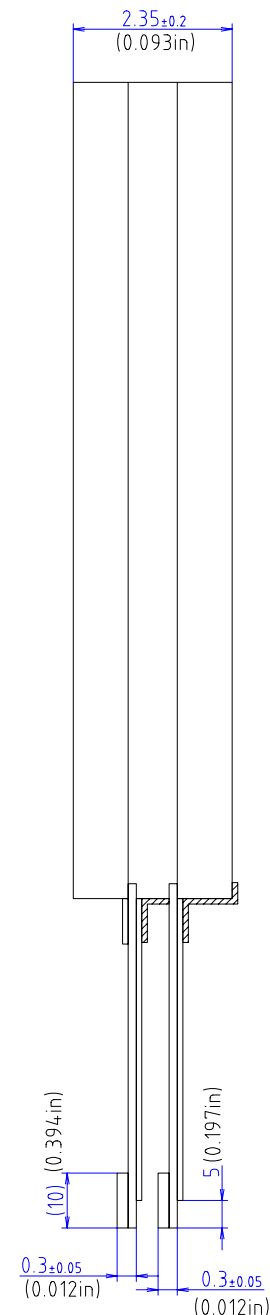

Specification

DUS-084C060A

8.4 inch Projected Capacitive Touch Screen

Revision: 000

Date: 2012-10-09

TOLERANCE=±0.3mm(0.012in)
EXCEPT WHERE INDICATED
UNIT=mm(inch)

PART No.	DATE
DUS-084C060A	OCT/09/2012
TYPE	DMC Co., Ltd.
Projected Capacitive DIMENSIONAL DRAWING	