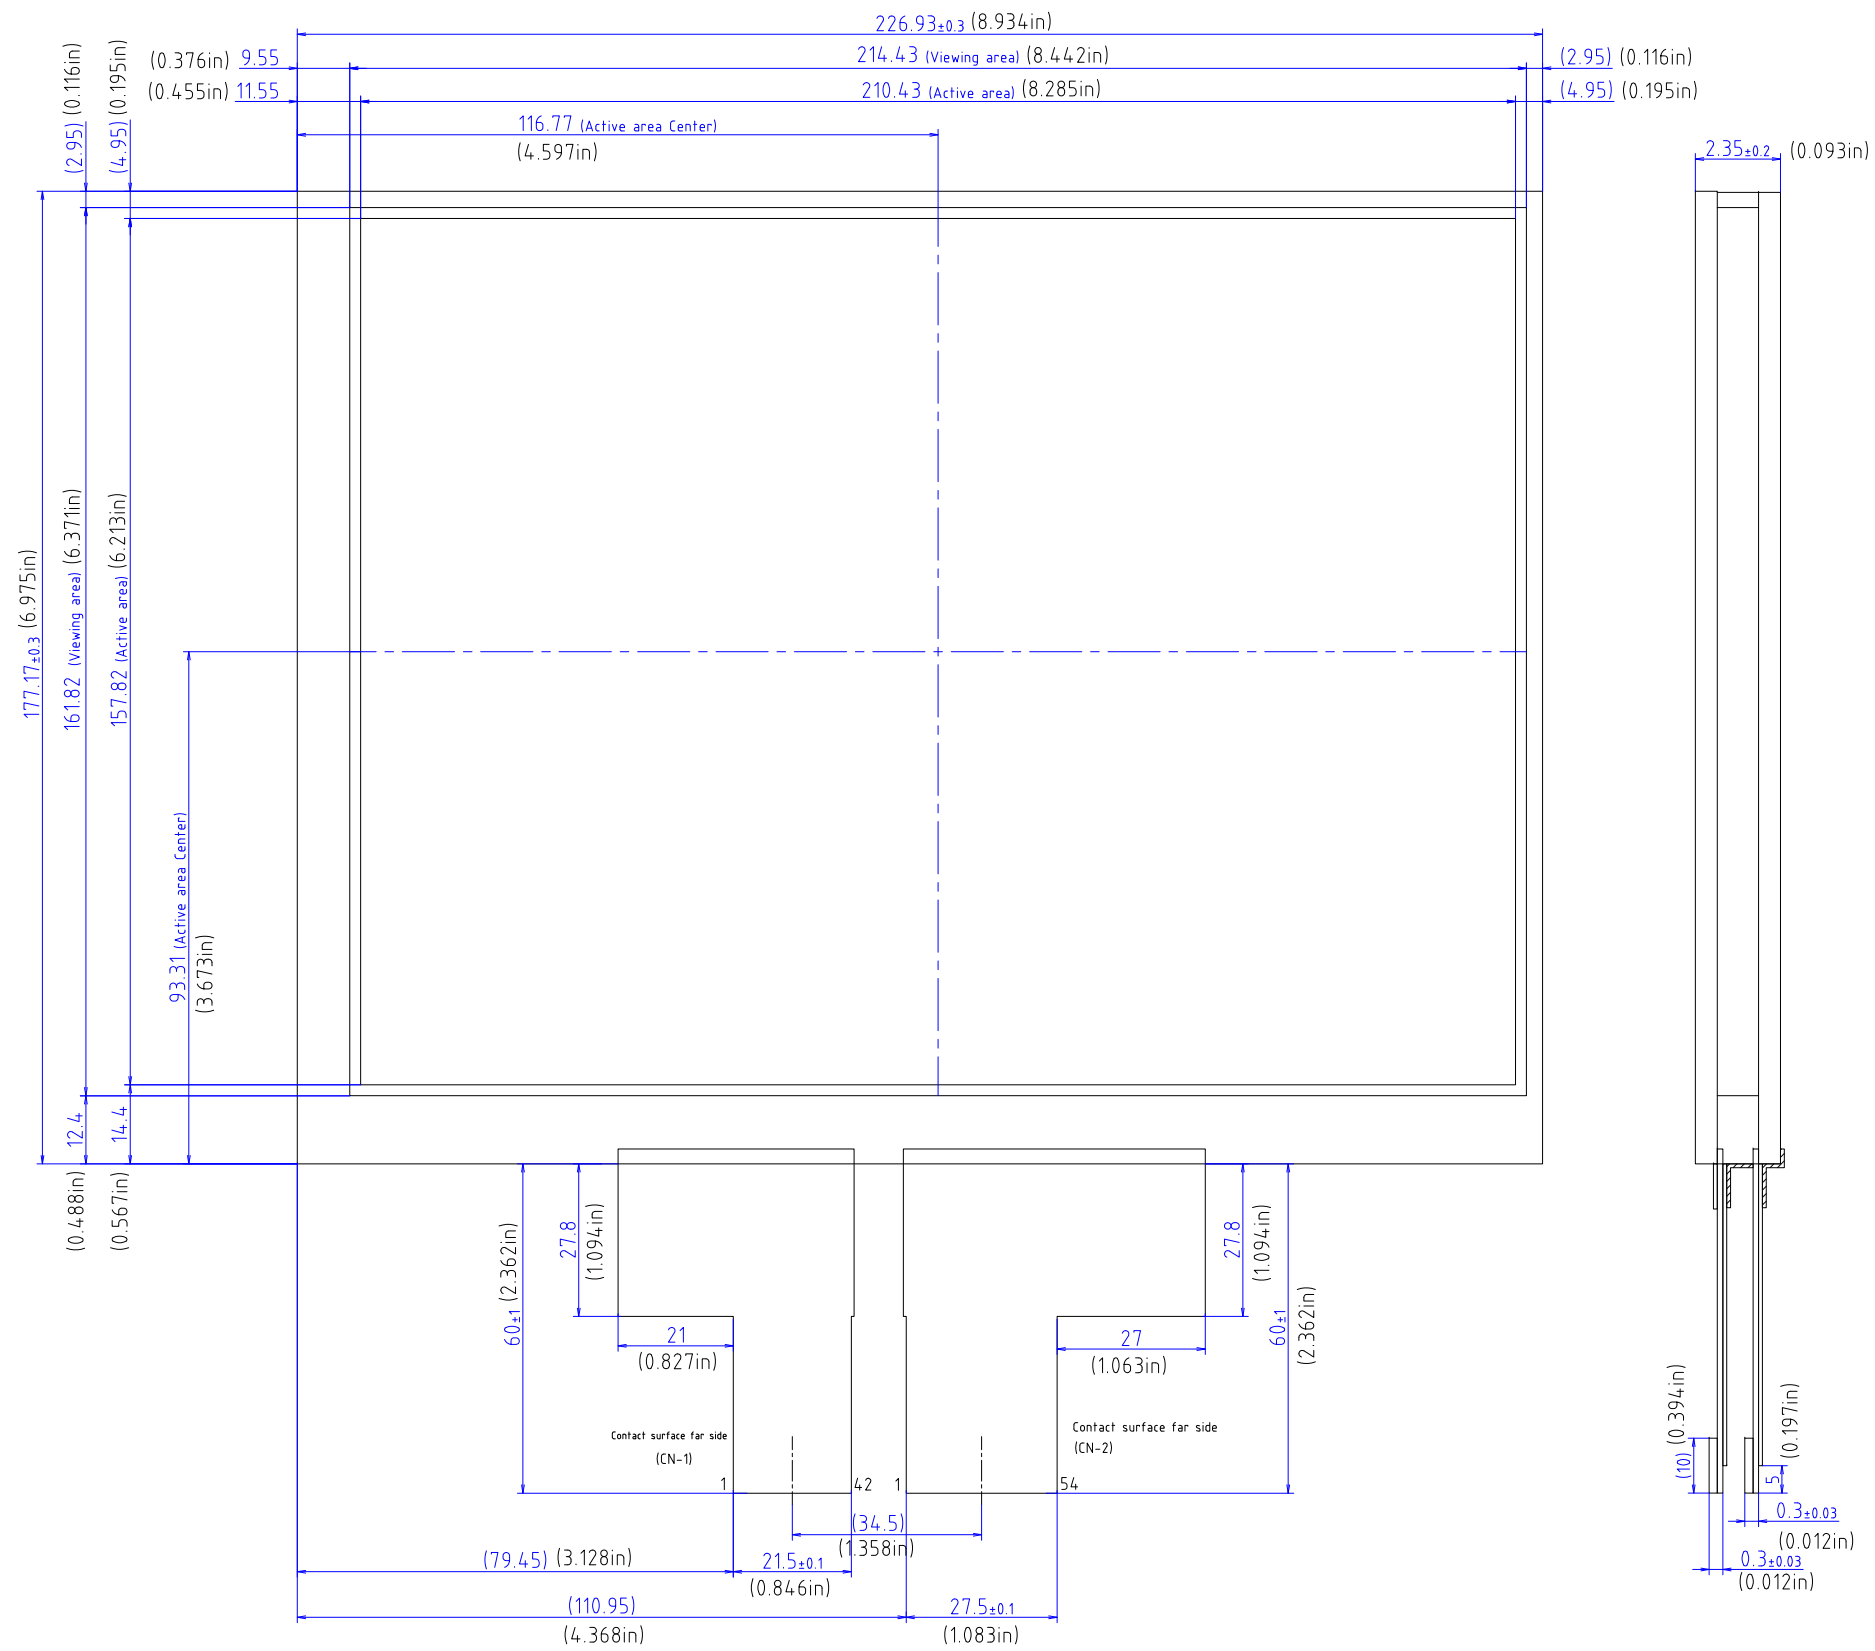

Specification

DUS-104C060A

10.4 inch Projected Capacitive Touch Screen

Revision: 000

Date: 2013-02-06

TOLERANCE=±0.3mm(0.012in)
EXCEPT WHERE INDICATED
UNIT=mm(inch)

PART No.	DATE
DUS-104C060A	FEB/06/2013
TYPE	DMC Co., Ltd.
Projected Capacitive DIMENSIONAL DRAWING	