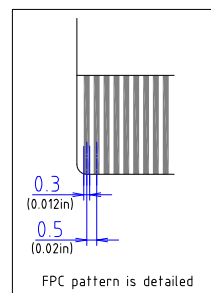

Specification

DUS-104C060A

10.4 inch Projected Capacitive Touch Screen

Revision: 000

Date: 2013-02-06

TOLERANCE=±0.3mm(0.012in)
EXCEPT WHERE INDICATED
UNIT=mm(inch)

PART No.	DATE
DUS-104C060A	FEB/06/2013
TYPE	DMC Co., Ltd.
Projected Capacitive DIMENSIONAL DRAWING	