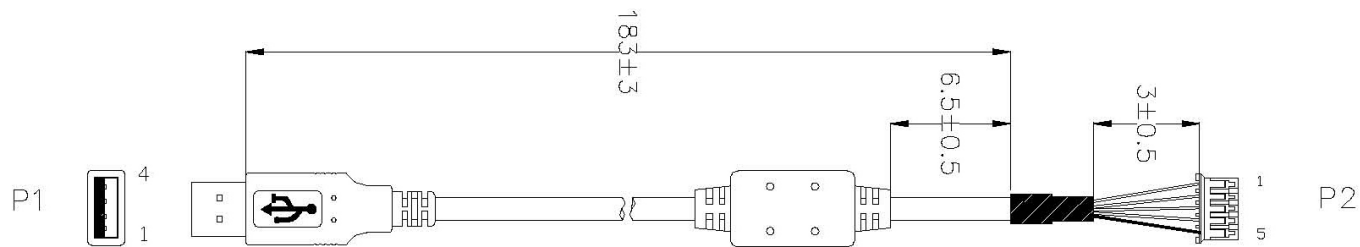

Specification

CB-SU00

Doc.- Nr.: DEC-D0007A

Version: August 2011

PIN ASSIGNMENT

MATERIAL LIST:

CONNECTOR:

P1: USB A MALE PVC MOLDED COLOR : BEIGE.

P2: 2.0PITCH 5PIN HOUSING COLOR:WHITE.

CABLE:

UL2725 28#*1P+24#*2C+AEB OD:4.8mm COLOR : BEIGE .

CORE:

12*5.6*20mm PVC MOLDED COLOR:BEIGE.

No. DEC-D0007A

PN CB-SU00

Date 2011.08.03