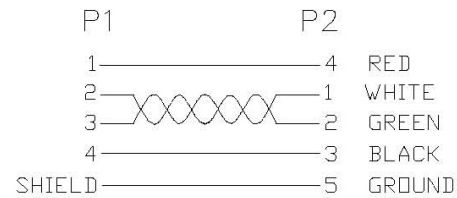

Specification

CB-SU00

Doc.- Nr.: DEC-D0007A

Version: August 2011

PIN ASSIGNMENT

MATERIAL LIST:

CONNECTOR:

P1: USB A MALE PVC MOLDED COLOR : BEIGE.

P2: 2.0PITCH 5PIN HOUSING COLOR:WHITE.

CABLE:

UL2725 28#*1P+24#*2C+AEB OD:4.8mm COLOR : BEIGE .

CORE:

12*5.6*20mm PVC MOLDED COLOR:BEIGE.

No. DEC-D0007A

PN CB-SU00

Date 2011.08.03